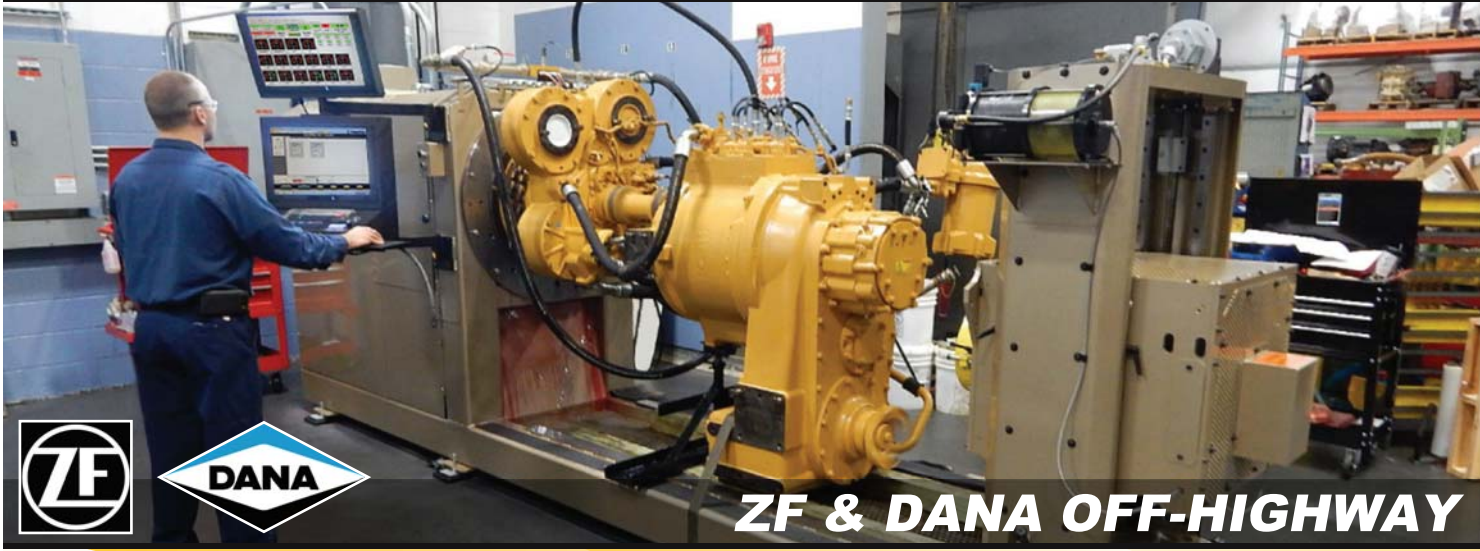

D R I V E T R A I N S P E C I A L I S T S

CAMEROTA OFFHIGHWAY

WWW.CAMEROTA.COM • 1-800-231-4005 • DECADES OF EXPERIENCE • INDUSTRY-LEADING QUALITY

**ZF • KOMATSU • KAWASAKI • BORG WARNER • DANA OFF - HIGHWAY
CATERPILLAR • JOHN DEERE • TWIN DISC • NOSTER • FUNK • CLARK**

ZF & DANA OFF-HIGHWAY

FACTORY-TRAINED AND AUTHORIZED FACILITY

COMPLETE IN-HOUSE REMANUFACTURING OF OFF-HIGHWAY UNITS

NEW TAKEOUT AND REMAN TRANSMISSIONS

NEW TAKEOUT AND REMAN AXLES

WITH LOCATIONS IN:

**BOW, NH • ENFIELD, CT • NORTH HAVEN, CT
BANGOR, ME • TRENTON, NJ • SCRANTON, PA
VALLEY COTTAGE, NY • WESTBOROUGH, MA**